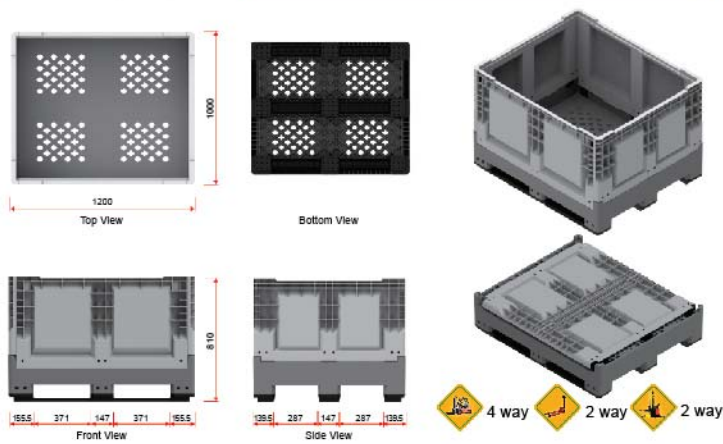

Neva Collapsible Pallet Box

PCS 1012 BOX Neva Collapsible Solid Plastic Pallet Container

External Size WxLxH (mm)	Internal Size WxLxH (mm)	Foldable Size WxLxH (mm)	Loading Capacity (kg.)		
			Static	Dynamic	Racking
1000x1200x810	918x1120x663	1000x1200x297	4000	1000	1000

PCS 1012 WD Neva Collapsible Solid Plastic Pallet Container with doors

External Size WxLxH (mm)	Internal Size WxLxH (mm)	Foldable Size WxLxH (mm)	Loading Capacity (kg.)		
			Static	Dynamic	Racking
1000x1200x810	918x1120x663	1000x1200x297	4000	1000	1000

PCV 1012 BOX Neva Collapsible Bottom Perforated Plastic Pallet Container

External Size WxLxH (mm)	Internal Size WxLxH (mm)	Foldable Size WxLxH (mm)	Loading Capacity (kg.)		
			Static	Dynamic	Racking
1000x1200x810	918x1120x663	1000x1200x297	4000	1000	1000

PCV 1012 WD Neva Collapsible Bottom Perforated Plastic Pallet Container with doors

External Size WxLxH (mm)	Internal Size WxLxH (mm)	Foldable Size WxLxH (mm)	Loading Capacity (kg.)		
			Static	Dynamic	Racking
1000x1200x810	918x1120x663	1000x1200x297	4000	1000	1000