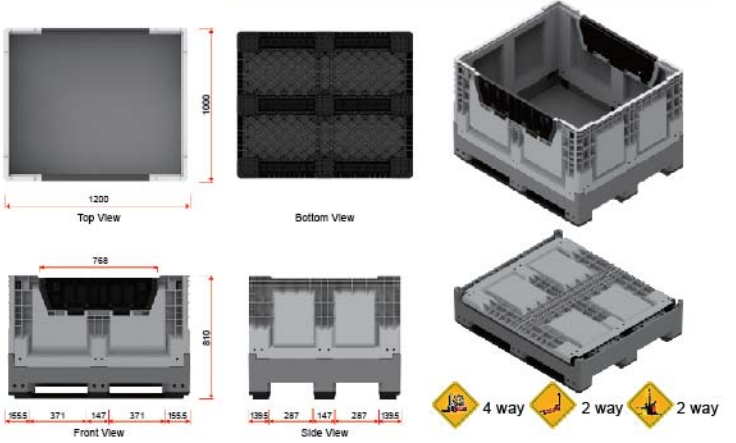

Neva Collapsible Pallet Box

PCS 1012 BOX Neva Collapsible Solid Plastic Pallet Container

External Size WxLxH (mm)	Internal Size WxLxH (mm)	Foldable Size WxLxH (mm)	Loading Capacity (kg.)		
			Static	Dynamic	Racking
1000x1200x810	918x1120x663	1000x1200x297	4000	1000	1000

PCS 1012 WD Neva Collapsible Solid Plastic Pallet Container with doors

External Size WxLxH (mm)	Internal Size WxLxH (mm)	Foldable Size WxLxH (mm)	Loading Capacity (kg.)		
			Static	Dynamic	Racking
1000x1200x810	918x1120x663	1000x1200x297	4000	1000	1000

PCV 1012 BOX Neva Collapsible Bottom Perforated Plastic Pallet Container

External Size WxLxH (mm)	Internal Size WxLxH (mm)	Foldable Size WxLxH (mm)	Loading Capacity (kg.)		
			Static	Dynamic	Racking
1000x1200x810	918x1120x663	1000x1200x297	4000	1000	1000

PCV 1012 WD Neva Collapsible Bottom Perforated Plastic Pallet Container with doors

External Size WxLxH (mm)	Internal Size WxLxH (mm)	Foldable Size WxLxH (mm)	Loading Capacity (kg.)		
			Static	Dynamic	Racking
1000x1200x810	918x1120x663	1000x1200x297	4000	1000	1000