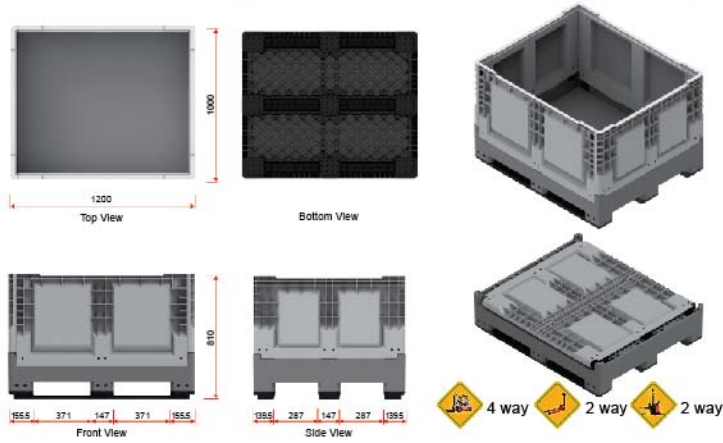

Neva Collapsible Pallet Box

PCS 1012 BOX Neva Collapsible Solid Plastic Pallet Container

External Size WxLxH (mm)	Internal Size WxLxH (mm)	Foldable Size WxLxH (mm)	Loading Capacity (kg.)		
			Static	Dynamic	Racking
1000x1200x810	918x1120x663	1000x1200x297	4000	1000	1000

PCS 1012 WD Neva Collapsible Solid Plastic Pallet Container with doors

External Size WxLxH (mm)	Internal Size WxLxH (mm)	Foldable Size WxLxH (mm)	Loading Capacity (kg.)		
			Static	Dynamic	Racking
1000x1200x810	918x1120x663	1000x1200x297	4000	1000	1000

PCV 1012 BOX Neva Collapsible Bottom Perforated Plastic Pallet Container

External Size WxLxH (mm)	Internal Size WxLxH (mm)	Foldable Size WxLxH (mm)	Loading Capacity (kg.)		
			Static	Dynamic	Racking
1000x1200x810	918x1120x663	1000x1200x297	4000	1000	1000

PCV 1012 WD Neva Collapsible Bottom Perforated Plastic Pallet Container with doors

External Size WxLxH (mm)	Internal Size WxLxH (mm)	Foldable Size WxLxH (mm)	Loading Capacity (kg.)		
			Static	Dynamic	Racking
1000x1200x810	918x1120x663	1000x1200x297	4000	1000	1000