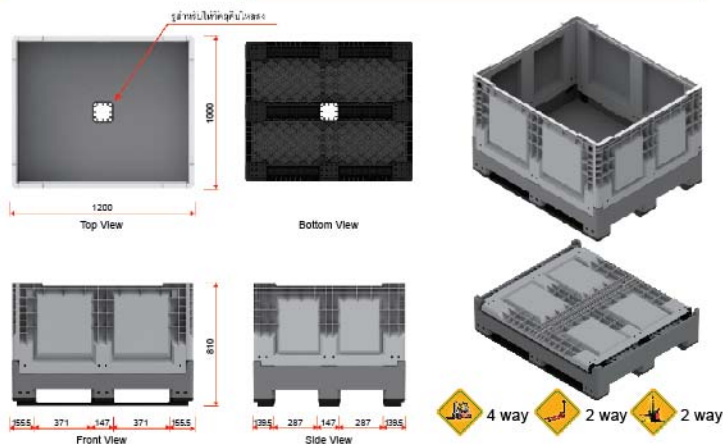

PCV 1012 BOX Neva Collapsible Bottom Perforated Plastic Pallet Container

External Size WxLxH (mm)	Internal Size WxLxH (mm)	Foldable Size WxLxH (mm)	Loading Capacity (kg.)		
			Static	Dynamic	Racking
1000x1200x810	918x1120x663	1000x1200x297	4000	1000	1000

PCV 1012 WD Neva Collapsible Bottom Perforated Plastic Pallet Container with doors

External Size WxLxH (mm)	Internal Size WxLxH (mm)	Foldable Size WxLxH (mm)	Loading Capacity (kg.)		
			Static	Dynamic	Racking
1000x1200x810	918x1120x663	1000x1200x297	4000	1000	1000

PCH 1012 BOX Neva Collapsible Solid Plastic Pallet Container with bottom center hole and doors

External Size WxLxH (mm)	Internal Size WxLxH (mm)	Foldable Size WxLxH (mm)	Loading Capacity (kg.)		
			Static	Dynamic	Racking
1000x1200x810	918x1120x663	1000x1200x297	4000	1000	1000