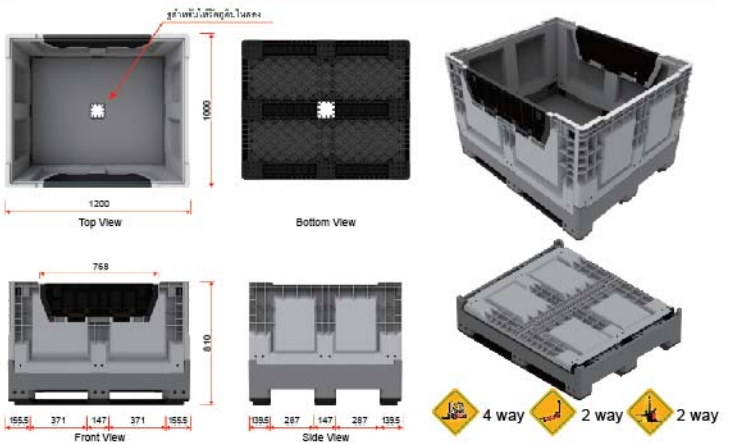

PCV 1012 WD Neva Collapsible Bottom Perforated Plastic Pallet Container with doors

External Size WxLxH (mm)	Internal Size WxLxH (mm)	Foldable Size WxLxH (mm)	Loading Capacity (kg.)		
			Static	Dynamic	Racking
1000x1200x810	918x1120x663	1000x1200x297	4000	1000	1000

PCH 1012 BOX Neva Collapsible Solid Plastic Pallet Container with bottom center hole and doors

External Size WxLxH (mm)	Internal Size WxLxH (mm)	Foldable Size WxLxH (mm)	Loading Capacity (kg.)		
			Static	Dynamic	Racking
1000x1200x810	918x1120x663	1000x1200x297	4000	1000	1000

PCH 1012 WD Neva Collapsible Solid Plastic Pallet Container with bottom center hole

External Size WxLxH (mm)	Internal Size WxLxH (mm)	Foldable Size WxLxH (mm)	Loading Capacity (kg.)		
			Static	Dynamic	Racking
1000x1200x810	918x1120x663	1000x1200x297	4000	1000	1000