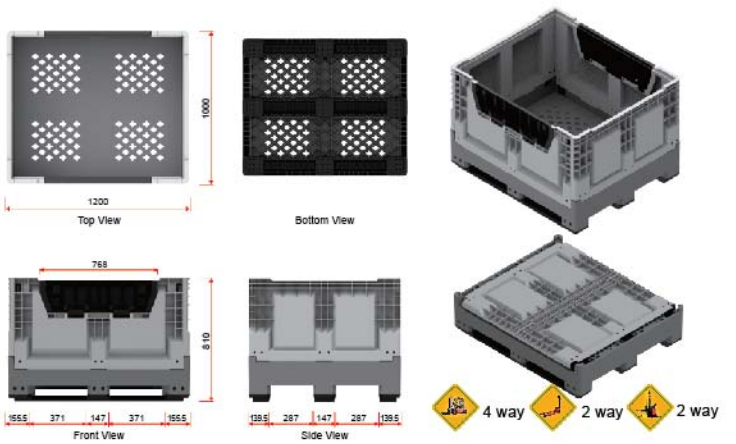

PCS 1012 WD Neva Collapsible Solid Plastic Pallet Container with doors

External Size WxLxH (mm)	Internal Size WxLxH (mm)	Foldable Size WxLxH (mm)	Loading Capacity (kg.)		
			Static	Dynamic	Racking
1000x1200x810	918x1120x663	1000x1200x297	4000	1000	1000

PCV 1012 BOX Neva Collapsible Bottom Perforated Plastic Pallet Container

External Size WxLxH (mm)	Internal Size WxLxH (mm)	Foldable Size WxLxH (mm)	Loading Capacity (kg.)		
			Static	Dynamic	Racking
1000x1200x810	918x1120x663	1000x1200x297	4000	1000	1000

PCV 1012 WD Neva Collapsible Bottom Perforated Plastic Pallet Container with doors

External Size WxLxH (mm)	Internal Size WxLxH (mm)	Foldable Size WxLxH (mm)	Loading Capacity (kg.)		
			Static	Dynamic	Racking
1000x1200x810	918x1120x663	1000x1200x297	4000	1000	1000

PCH 1012 BOX Neva Collapsible Solid Plastic Pallet Container with bottom center hole and doors

External Size WxLxH (mm)	Internal Size WxLxH (mm)	Foldable Size WxLxH (mm)	Loading Capacity (kg.)		
			Static	Dynamic	Racking
1000x1200x810	918x1120x663	1000x1200x297	4000	1000	1000